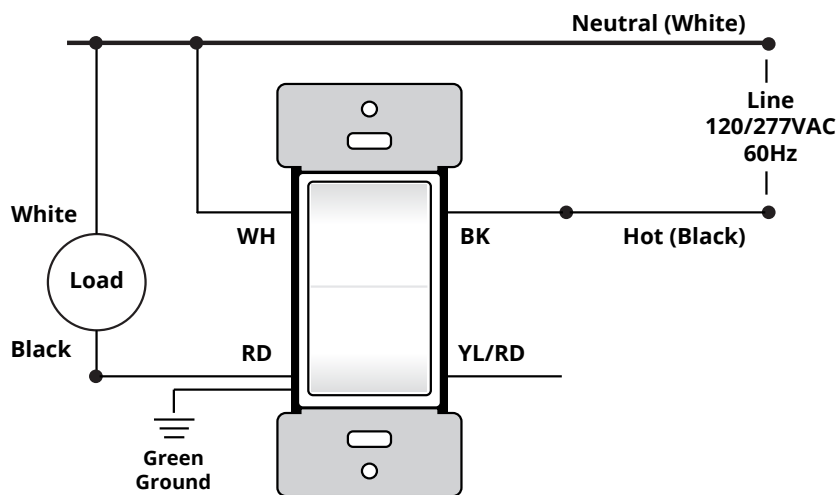

SPECIFICATIONS

SKU: WSM-100

- Z-Wave Plus Certification
- Operating distance: Up to 492ft/150m outdoors
- 500 Series Z-Wave Chip
- Frequency: 908.42 MHz
- Over The Air (OTA) updates

FIXTURE TYPE	RATINGS
Incandescent	1800W - 120VAC, 60Hz
LED/CFL	5A, 600W - 120VAC, 60Hz
Flourescent	15A - 120 VAC, 60Hz; 8A - 277VAC, 60Hz
Resistive	15A - 120 VAC, 60Hz
Motor	1/2HP - 120VAC, 60Hz

INSTALLATION

Copyright 2018. Evolve Controls, LLC. All Rights Reserved.

Z-Wave and Z-Wave Plus are registered trademarks of Silicon Labs and its subsidiaries in the United States and other countries.

WSM-100-SS-001 | 11/18