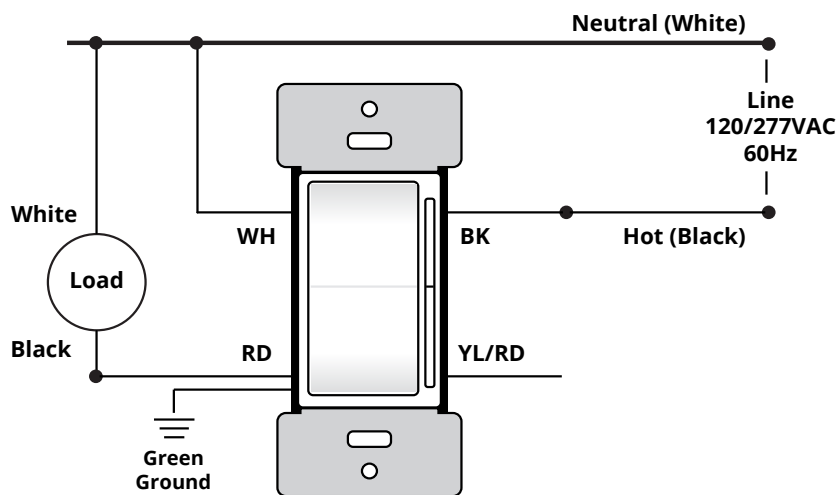

SPECIFICATIONS

SKU: WDL-100

- Z-Wave Plus Certification
- Operating distance: Up to 492ft/150m outdoors
- 500 Series Z-Wave Chip
- Frequency: 908.42 MHz
- Over The Air (OTA) updates

FIXTURE TYPE	RATINGS
Incandescent	600W - 120VAC, 60Hz
LED/CFL	300W - 120VAC, 60Hz

INSTALLATION

Copyright 2018. Evolve Controls, LLC. All Rights Reserved.

Z-Wave and Z-Wave Plus are registered trademarks of Silicon Labs and its subsidiaries in the United States and other countries.

WDL-100-SS-001 | 11/18