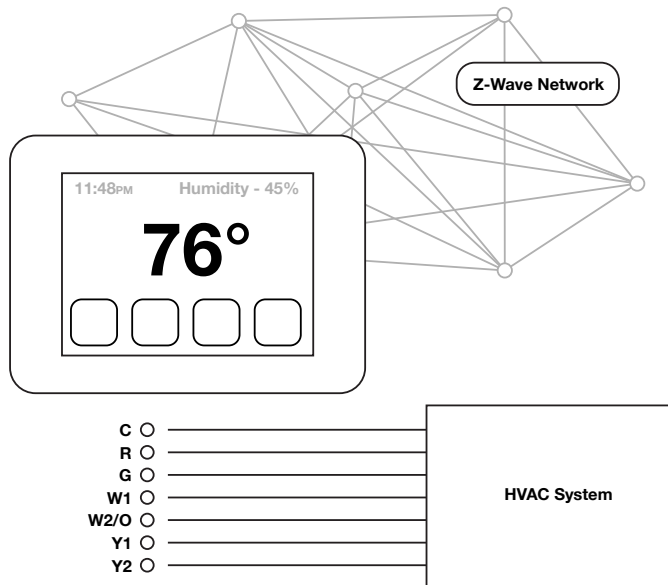

FEATURES

- 4.3", backlit LCD display with integrated "In-Cell" touchscreen
- Ambient temperature
- Onscreen set point, operation and fan mode controls
- Degrees Fahrenheit or Celsius modes
- Monitors, displays and reports relative humidity
- Remote control of thermostat functions
- Z-Wave compatible
- Optional remote Z-Wave and wired sensors

SPECIFICATIONS

SKU: TC-500

Supported networks: Z-Wave (500 series chip) – Signal (Frequency) 908.42 MHz

Wireless Communication Range: up to 130ft (40m) indoors

Uses standard thermostat connections

Central HVAC systems or seperate heating/cooling systems

Heat Pump HVAC systems : 3-stage heating, 2-stage cooling

Standard gas/electric HVAC Systems : 2-stage heating, 2-stage cooling

Fan system : Selectable for gas or electric heat systems and supports Fan Cycler feature

Emergency Heat: In Heat pump mode, Emergency Heat mode is directly selectable from the thermostat

Automatic heating and cooling changeover

INSTALLATION

Copyright 2018. Evolve Guest Controls, LLC. All Rights Reserved.